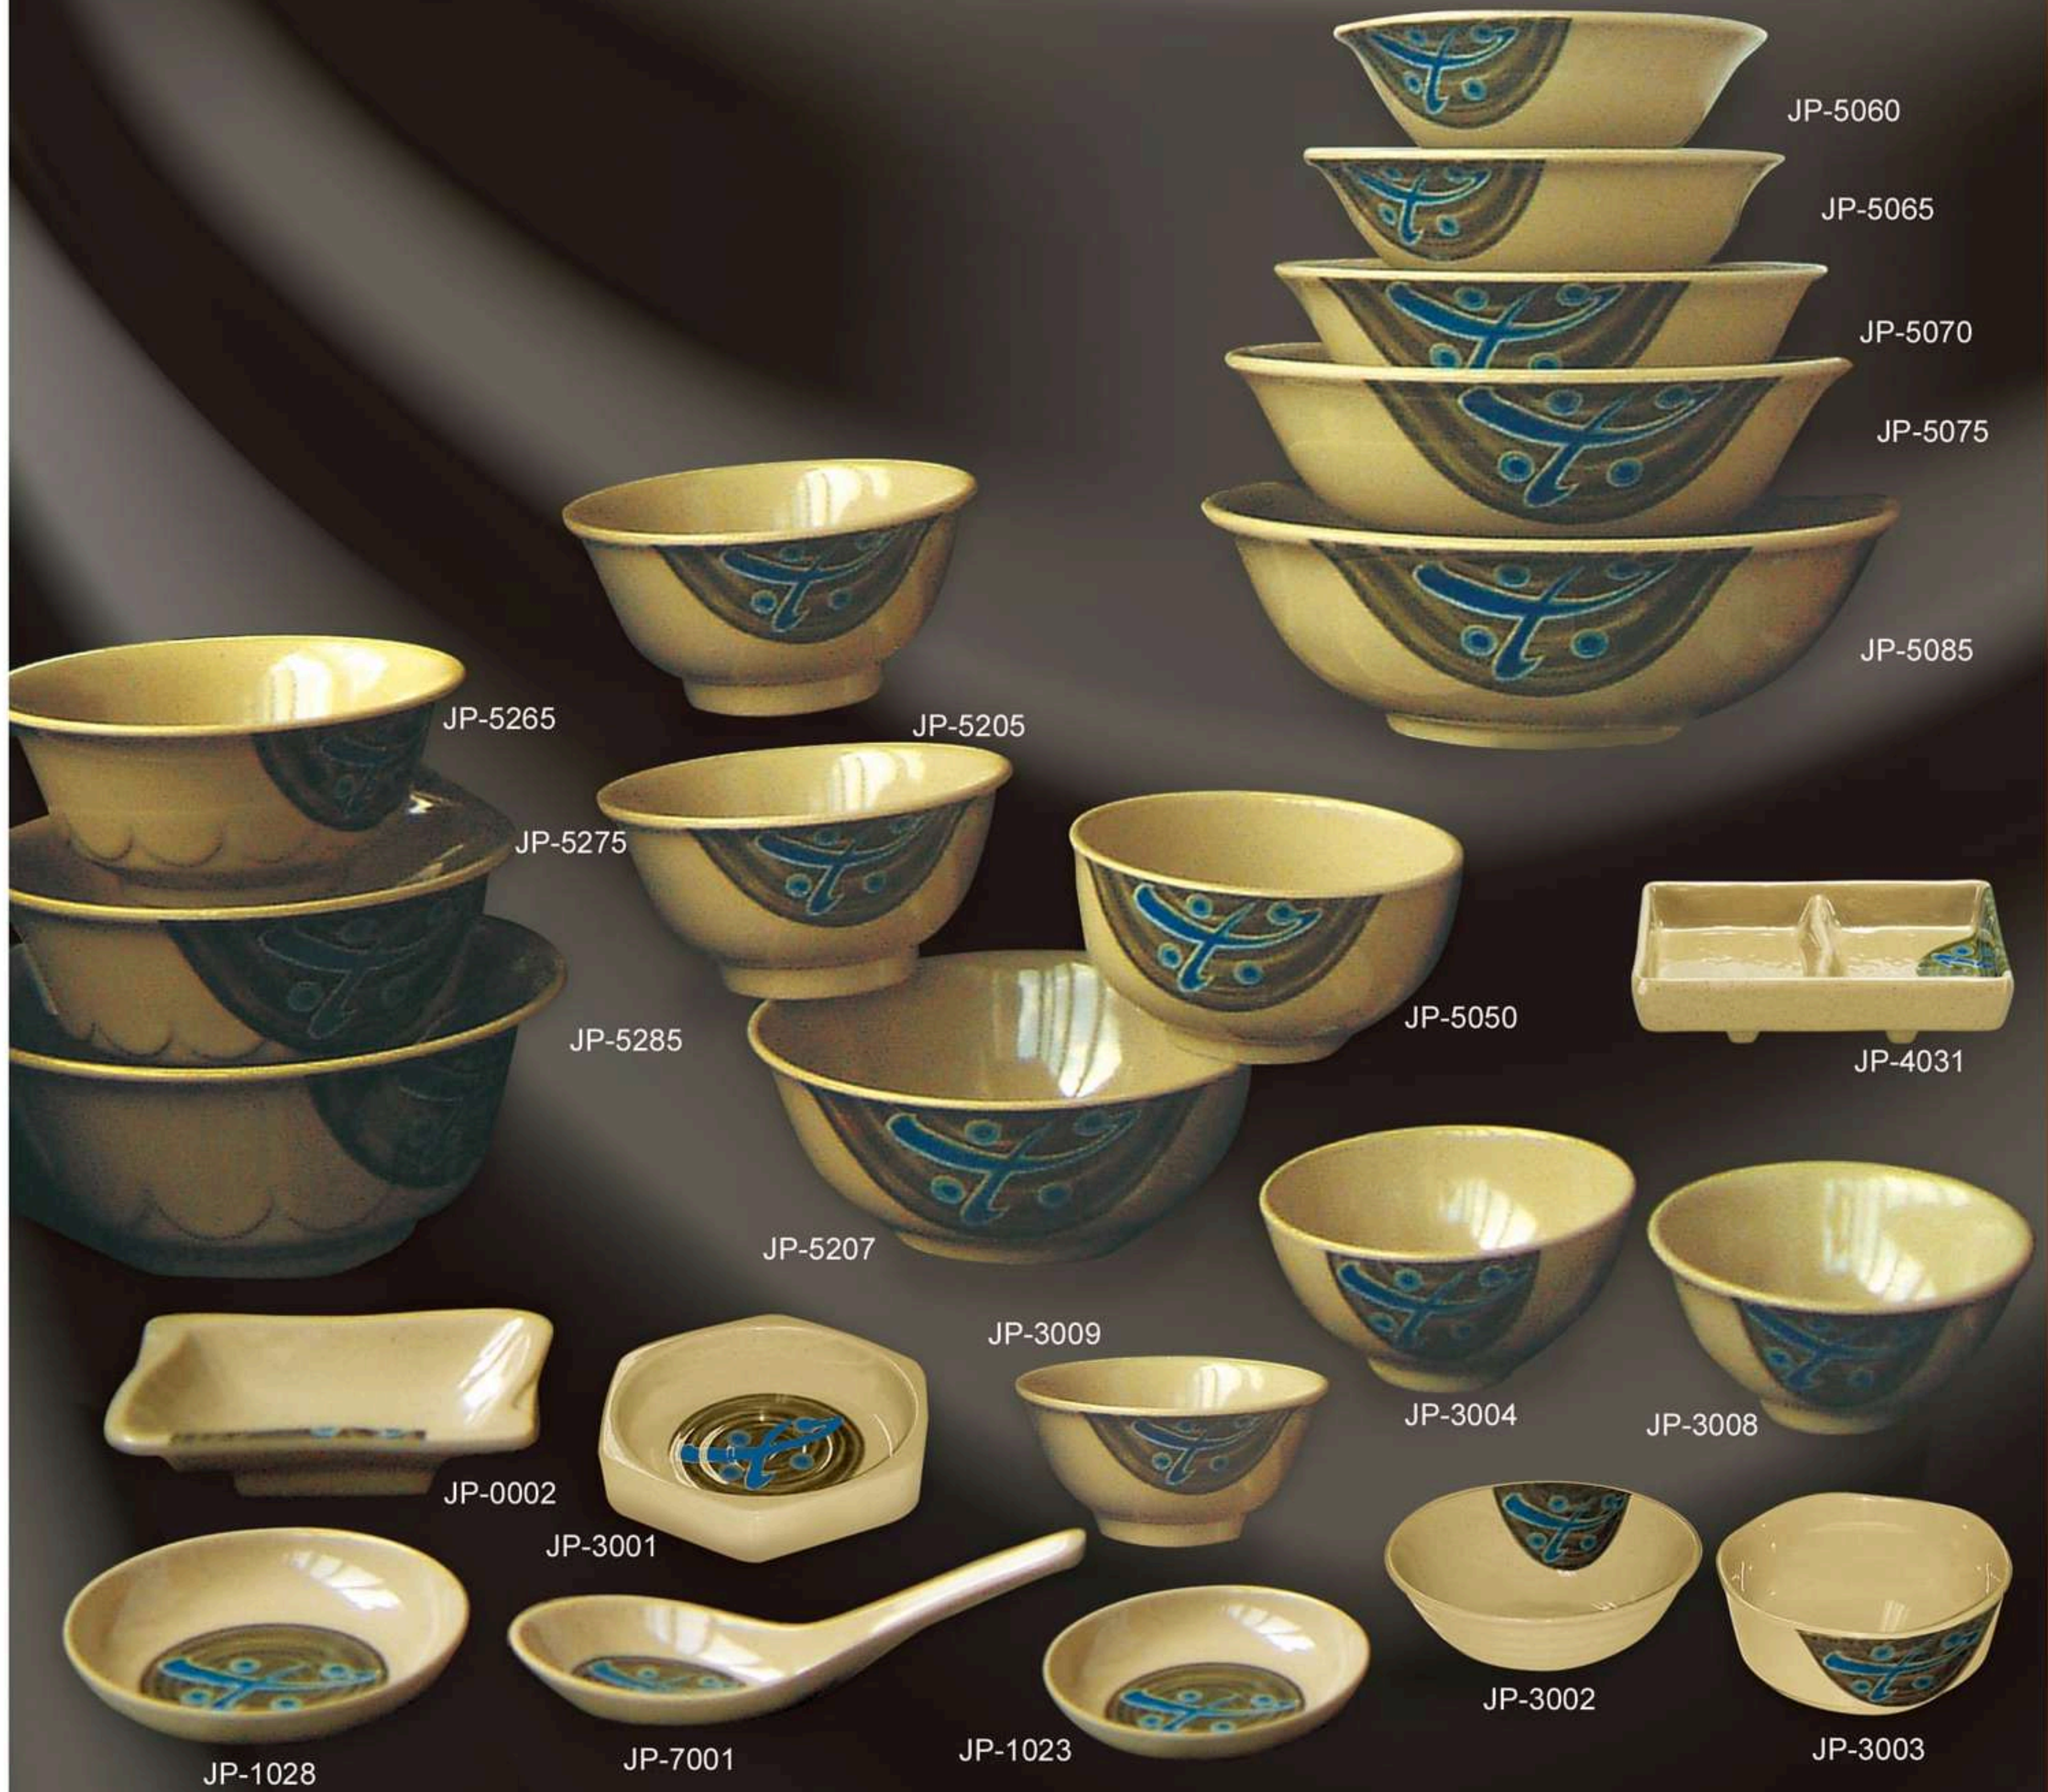

JAPANESE-2

JAPANESE STYLE

ITEM #	DESCRIPTION	PACK DZ	WEIGHT LBS	CUB. FT.
JP-3004	4 1/2" X 2" NANJING BOWL 8 OZ	4	8.50	0.55
JP-3005	5" X 2 1/4" JINGDU BOWL 10 OZ	4	8.50	0.55
JP-3008	4 1/2" X 2" SOUP BOWL 8 OZ	4	7.50	0.15
JP-3009	3 3/4" X 1 3/4" SMALL BOWL, 5 OZ	4	4.90	0.30
JP-3545	5" X 1 3/4" SAUCE BOWL 10 OZ	4	11.00	0.45
JP-4031	5" X 3 1/2" DOUBLE DIVIDED SAUCE DISH 2.5 OZ EACH	4	14.76	0.75
JP-4046	3 3/4" X 2 1/2" SAUCE DISH 2.5 OZ	6	3.90	0.72
JP-5050	5" X 2 3/4" SOUP BOWL 14 OZ	4	18.00	1.00
JP-5060	6" X 2" SOUP BOWL 18 OZ	4	20.00	1.00
JP-5065	7" X 2 1/4" SOUP BOWL 22 OZ	4	23.00	1.25
JP-5070	8" X 2 1/4" SOUP BOWL 36 OZ	4	29.00	1.50
JP-5075	9" X 2 3/4" SOUP BOWL 48 OZ	2	16.50	0.85

ITEM #	DESCRIPTION	PACK DZ	WEIGHT LBS	CUB. FT.
JP-5085	10" X 3" SOUP BOWL 68 OZ	1	12.50	0.80
JP-5149	5 1/4" X 2" SQUARE SIDE DISH 14 OZ	4	18.21	0.76
JP-5205	5 1/2" X 2 1/4" RICE BOWL 14 OZ	4	24.00	1.00
JP-5207	7" X 2 3/4" RICE BOWL 22 OZ	4	25.00	1.35
JP-5265	6 1/2" X 2 1/2" CURVED NOODLE BOWL 20 OZ	4	21.00	0.95
JP-5275	7" X 3" CURVED NOODLE BOWL 22 OZ	4	29.00	1.25
JP-5285	8" X 3 1/4" CURVED NOODLE BOWL 42 OZ	2	10.50	0.60
JP-7001	5 1/2" SOUP SPOON	6	3.50	0.15
JP-8005	12" SUSHI BOAT	1	13.00	1.60
JP-9152	3" X 2 1/2" TEA CUP 6 OZ	4	8.00	0.40
JP-9302	3 1/2" X 2 1/2"H TEA CUP 8 OZ	4	18.50	1.25
JP-9304	3 1/2" X 3 1/4"H TEA CUP 12 OZ	4	19.50	1.35