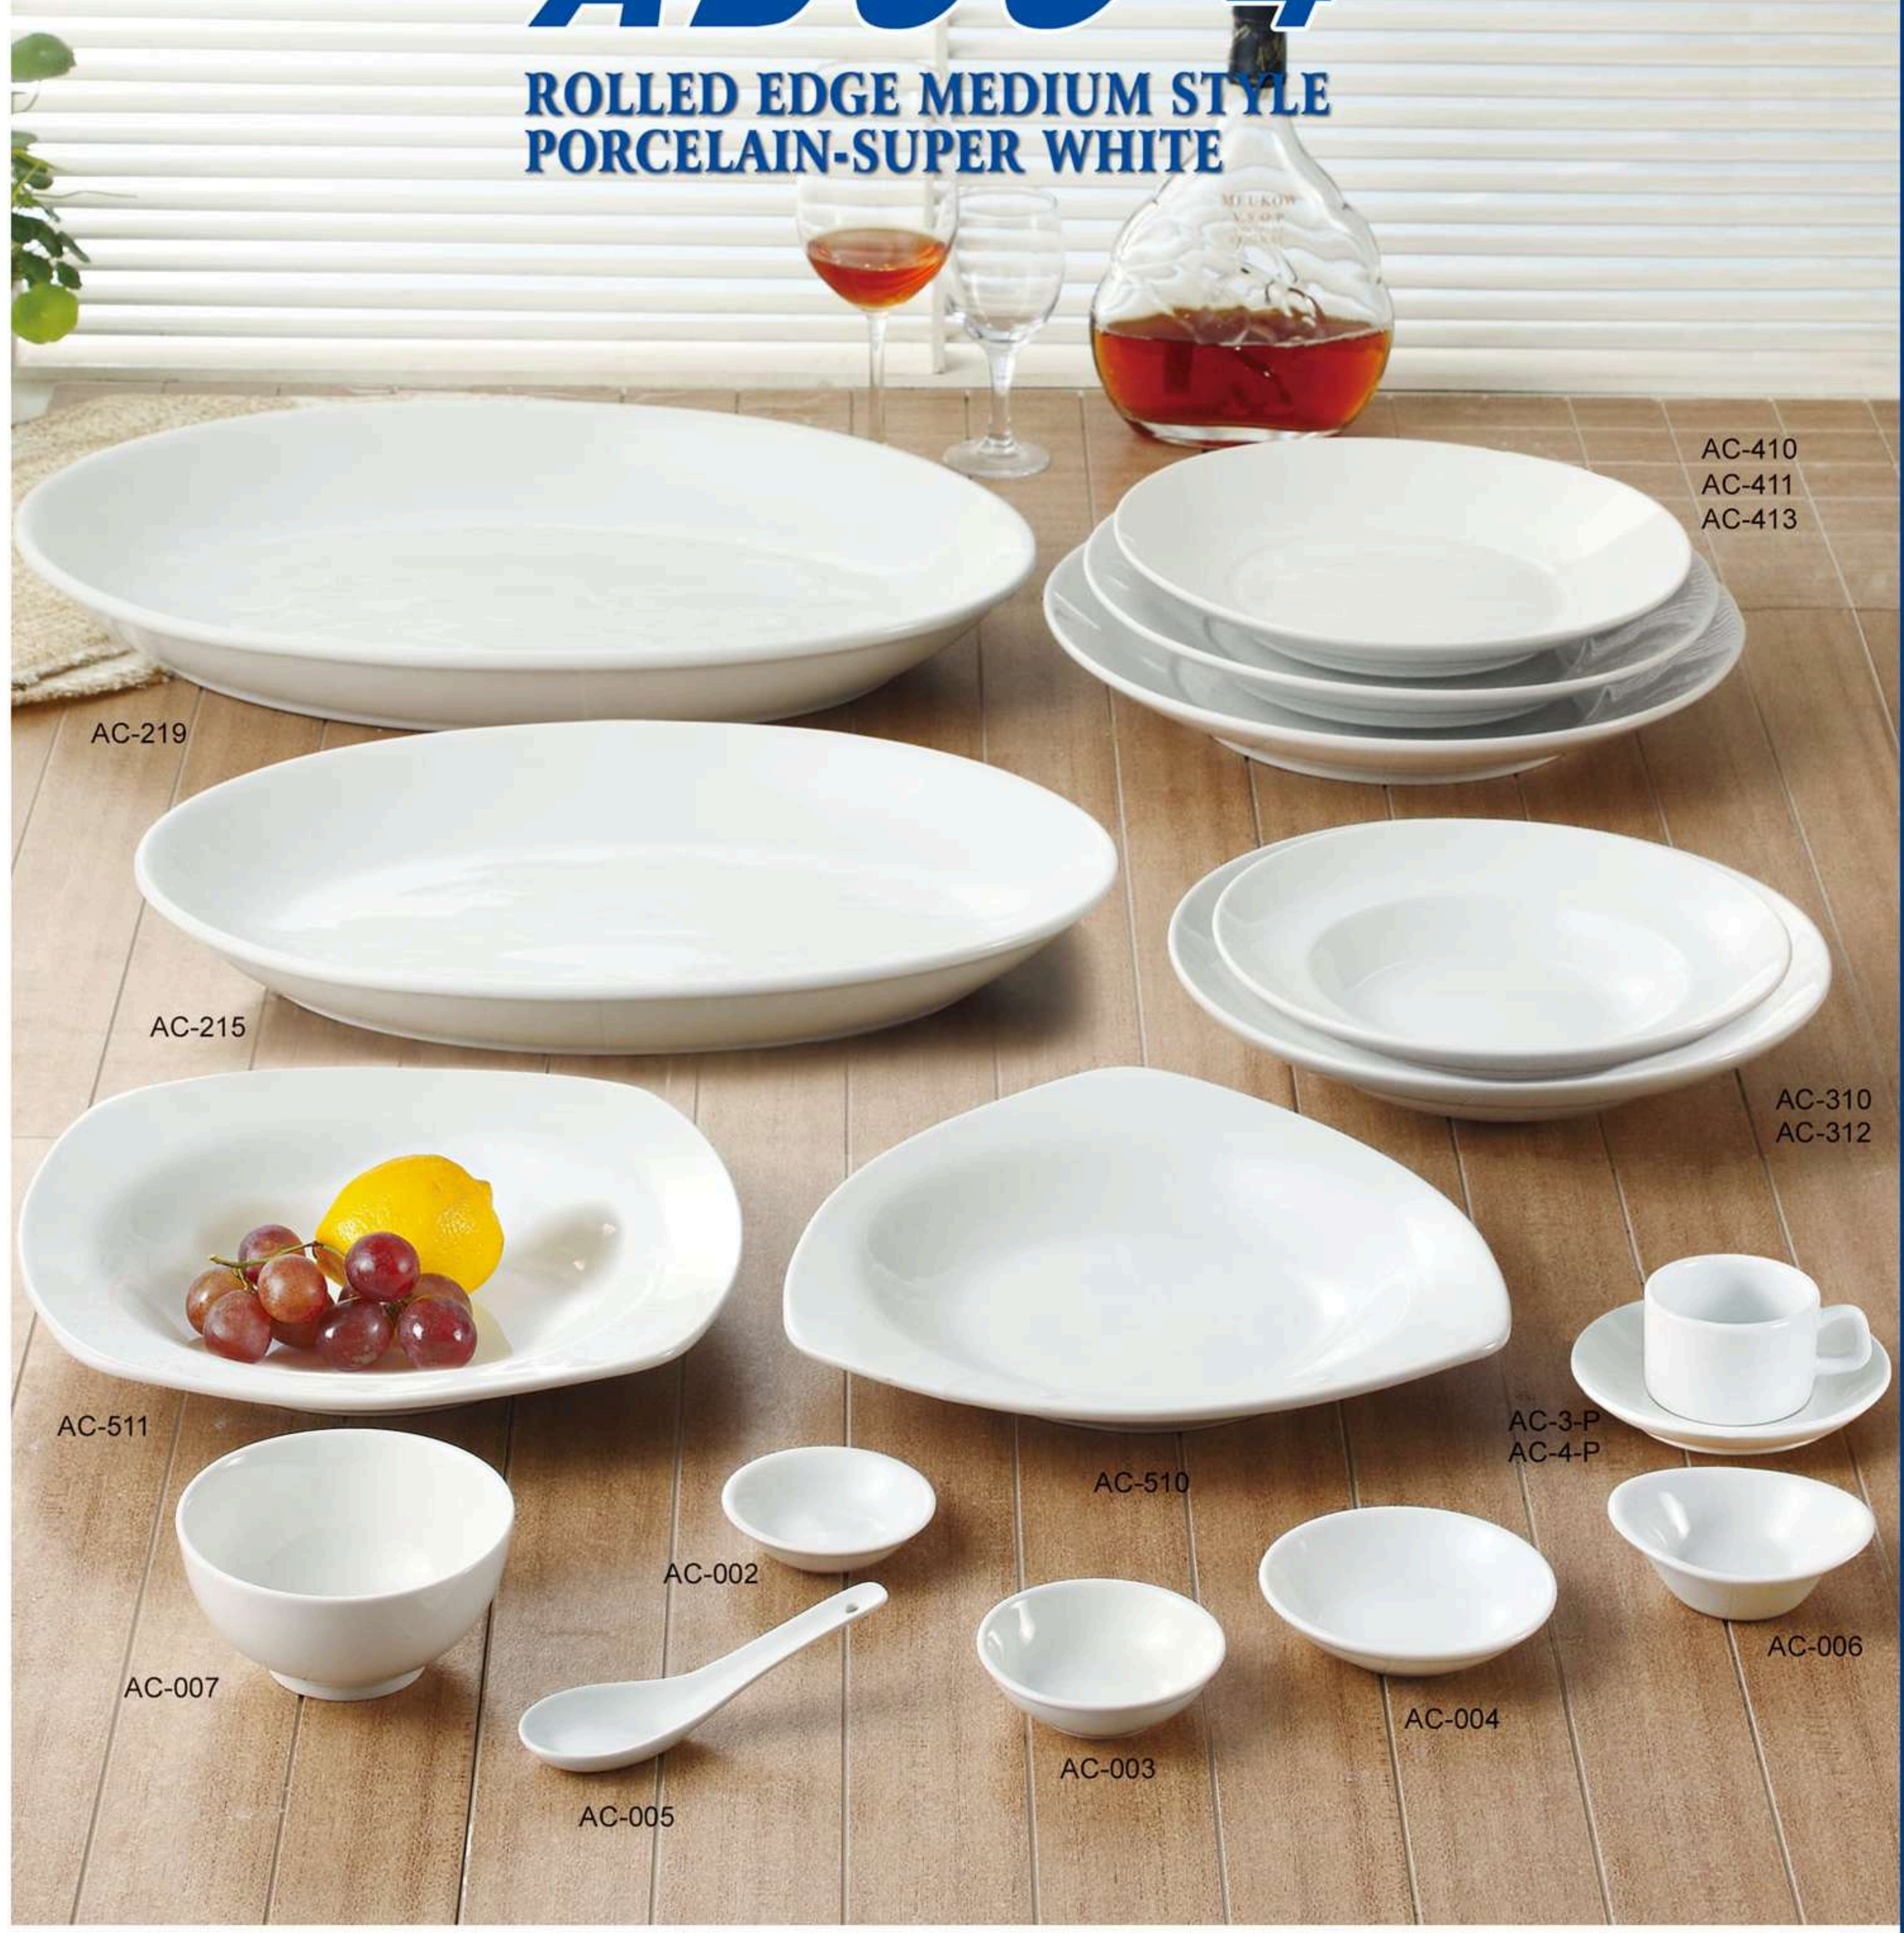

ABCO-4

ROLLED EDGE MEDIUM STYLE
PORCELAIN-SUPER WHITE

ITEM #	DESCRIPTION	PACK DZ	WEIGHT LBS	CUB. FT.	ITEM #	DESCRIPTION	PACK DZ	WEIGHT LBS	CUB. FT.
AC-12-P	3 1/2" PRIME MUG STACKABLE 12 OZ	3	36.00	1.31	AC-413	13" X 2" SALAD PLATE	1	36.00	0.95
AC-16-P	4" PRIME MUG STACKABLE 16 OZ	3	45.00	1.35	AC-510	10 1/2" TRIANGLE PASTA BOWL 22 OZ	1	27.00	1.99
AC-215	15 1/2" X 11" X 2" OVAL DEEP PLATTER	1	55.00	1.20	AC-511	11 1/2" SQUARE PASTA BOWL 26 OZ	1	28.00	1.99
AC-219	19" X 13 3/4" X 2 1/4" OVAL DEEP PLATTER	4 PCS	25.00	0.98	AC-002	2 3/4" SMALL DISH 1.5 OZ	6	17.00	1.60
AC-310	10 1/2" X 2" MEDITERRANEAN PASTA BOWL 18 OZ	1	40.00	0.85	AC-003	3 1/2" SMALL DISH 2.5 OZ	6	19.80	1.70
AC-312	12" X 2 1/2" MEDITERRANEAN PASTA BOWL 22 OZ	1	41.00	0.89	AC-004	4" SMALL DISH 4 OZ	6	8.00	1.50
AC-3-P	2 3/8" PRIME MUG A.D. 2.5 OZ	3	11.00	0.40	AC-005	5 1/2" SOUP SPOON	6	6.00	0.80
AC-4-P	4" SAUCER	3	8.500	0.37	AC-006	3" JELLY DISH 2 OZ	6	18.00	0.90
AC-410	10 1/2" X 1 7/8" SALAD PLATE	1	24.26	0.98	AC-007	4 1/2" RICE BOWL 8.5 OZ	4	27.50	1.35
AC-411	11 1/2" X 2" SALAD PLATE	1	34.00	0.90	AC-12-D	3" X 4 1/2" DINNER MUG 12 OZ	3	40.00	1.31