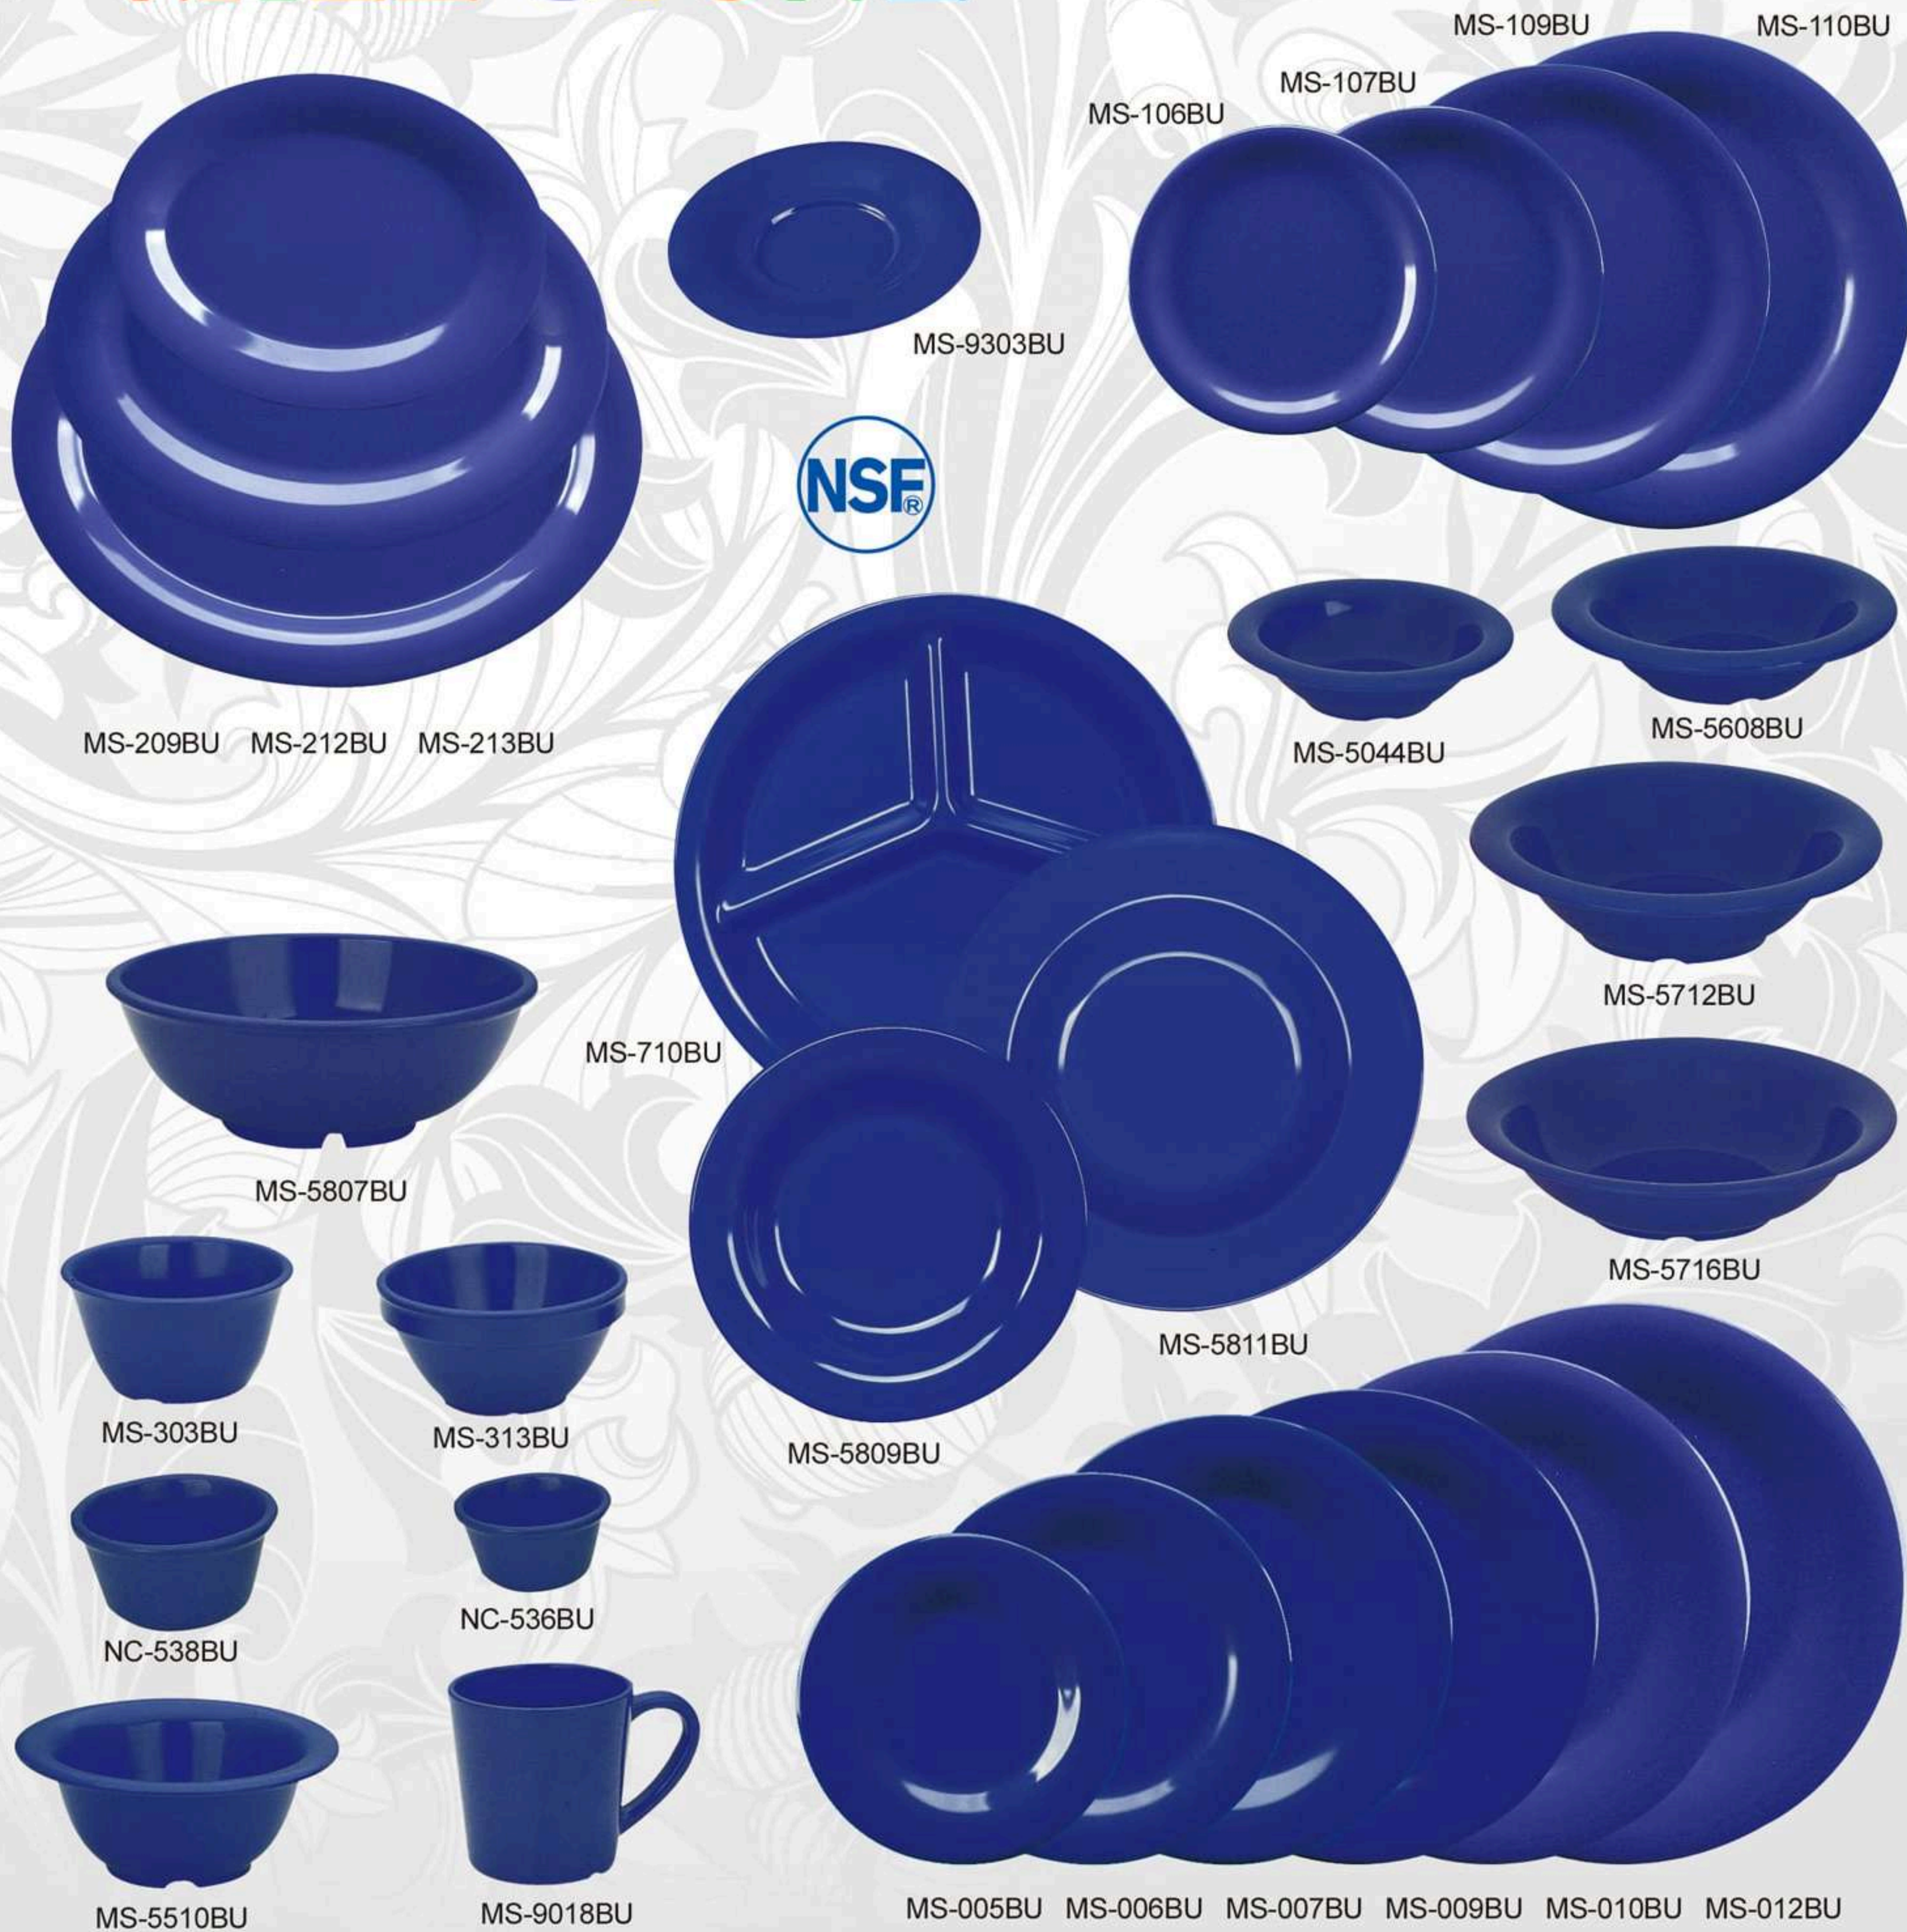

EXTRA HEAVY DUTY MILESTONE

ITEM #	DESCRIPTION	PACK DZ	WEIGHT LBS	CUB. FT.	ITEM #	DESCRIPTION	PACK DZ	WEIGHT LBS	CUB. FT.
MS-005BU	5 1/2" WIDE RIM ROUND PLATE BLUE	4	14.00	0.50	MS-313BU	4 1/4" X 2 1/4"H BOUILLON CUP - 8 OZ BLUE	4	14.00	0.55
MS-006BU	6 1/2" WIDE RIM ROUND PLATE BLUE	4	19.00	0.65	MS-5044BU	4 3/4" FRUIT BOWL - 4.5 OZ BLUE	4	11.50	0.40
MS-007BU	7 1/2" WIDE RIM ROUND PLATE BLUE	4	25.00	0.90	NC-536BU	2 7/8", 2 OZ SMOOTH RAMEKIN BLUE	6	7.21	0.24
MS-009BU	9" WIDE RIM ROUND PLATE BLUE	2	18.50	0.60	NC-538BU	3 3/8", 4 OZ SMOOTH RAMEKIN BLUE	6	11.26	0.41
MS-010BU	10 1/2" WIDE RIM ROUND PLATE BLUE	2	23.50	0.80	MS-5510BU	5 3/8" X 2 1/4"H SOUP BOWL - 10 OZ BLUE	4	20.50	0.85
MS-012BU	12" WIDE RIM ROUND PLATE BLUE	1	12.50	0.50	MS-5608BU	6" X 1 1/2"H SALAD BOWL - 8 OZ BLUE	4	20.50	0.65
MS-106BU	6 1/2" NARROW RIM ROUND PLATE BLUE	4	18.50	0.65	MS-5712BU	7 1/2" X 1 3/4"H SOUP BOWL - 12 OZ BLUE	4	30.50	1.05
MS-107BU	7 1/2" NARROW RIM ROUND PLATE BLUE	4	22.00	0.75	MS-5716BU	7 1/2" X 1 7/8"H SOUP BOWL - 16 OZ BLUE	4	30.50	1.05
MS-109BU	9" NARROW RIM ROUND PLATE BLUE BLUE	2	18.00	0.70	MS-5807BU	7 1/2" X 2 3/4"H SALAD BOWL - 24 OZ BLUE	2	15.50	0.70
MS-110BU	10 1/2" NARROW RIM ROUND PLATE BLUE	2	21.00	0.75	MS-5809BU	9 1/4" X 1 1/4"H PASTA BOWL - 13 OZ BLUE	2	20.00	0.75
MS-209BU	9 1/2" X 7 1/4" OVAL PLATTER BLUE	2	14.00	0.45	MS-5811BU	11" X 1 3/4"H PASTA BOWL - 16 OZ BLUE	2	28.00	0.85
MS-212BU	12" X 9" OVAL PLATTER BLUE	1	11.00	0.40	MS-710BU	10 1/4" THREE COMPARTMENT PLATE BLUE	2	15.00	1.05
MS-213BU	13 1/2" X 10 1/2" OVAL PLATTER BLUE	1	14.00	0.55	MS-9018BU	3" X 3"H MUG/CUP - 7 OZ BLUE	4	14.50	1.20
MS-303BU	4" X 2"H BOUILLON CUP - 7 OZ BLUE	4	13.50	0.60	MS-9303BU	5 1/2" SAUCER FOR /303/313/5044/9018 BLUE	4	15.00	0.60